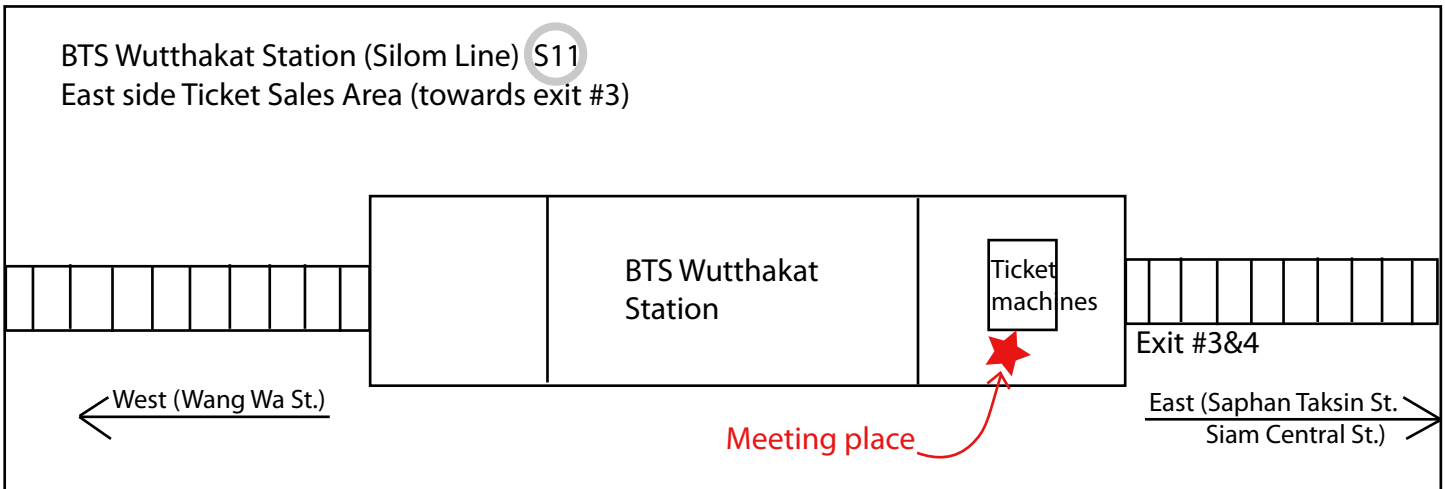

# Small Teak Boat Canal Adventure - Meeting Place

If you have problems finding the meeting place or have any questions, please call us at:

087-109-8873 (English/Thai)  
081-920-2326 (Thai)

It takes approx. 30min. from the Siam Station (Central Station) to the Wutthakat station.