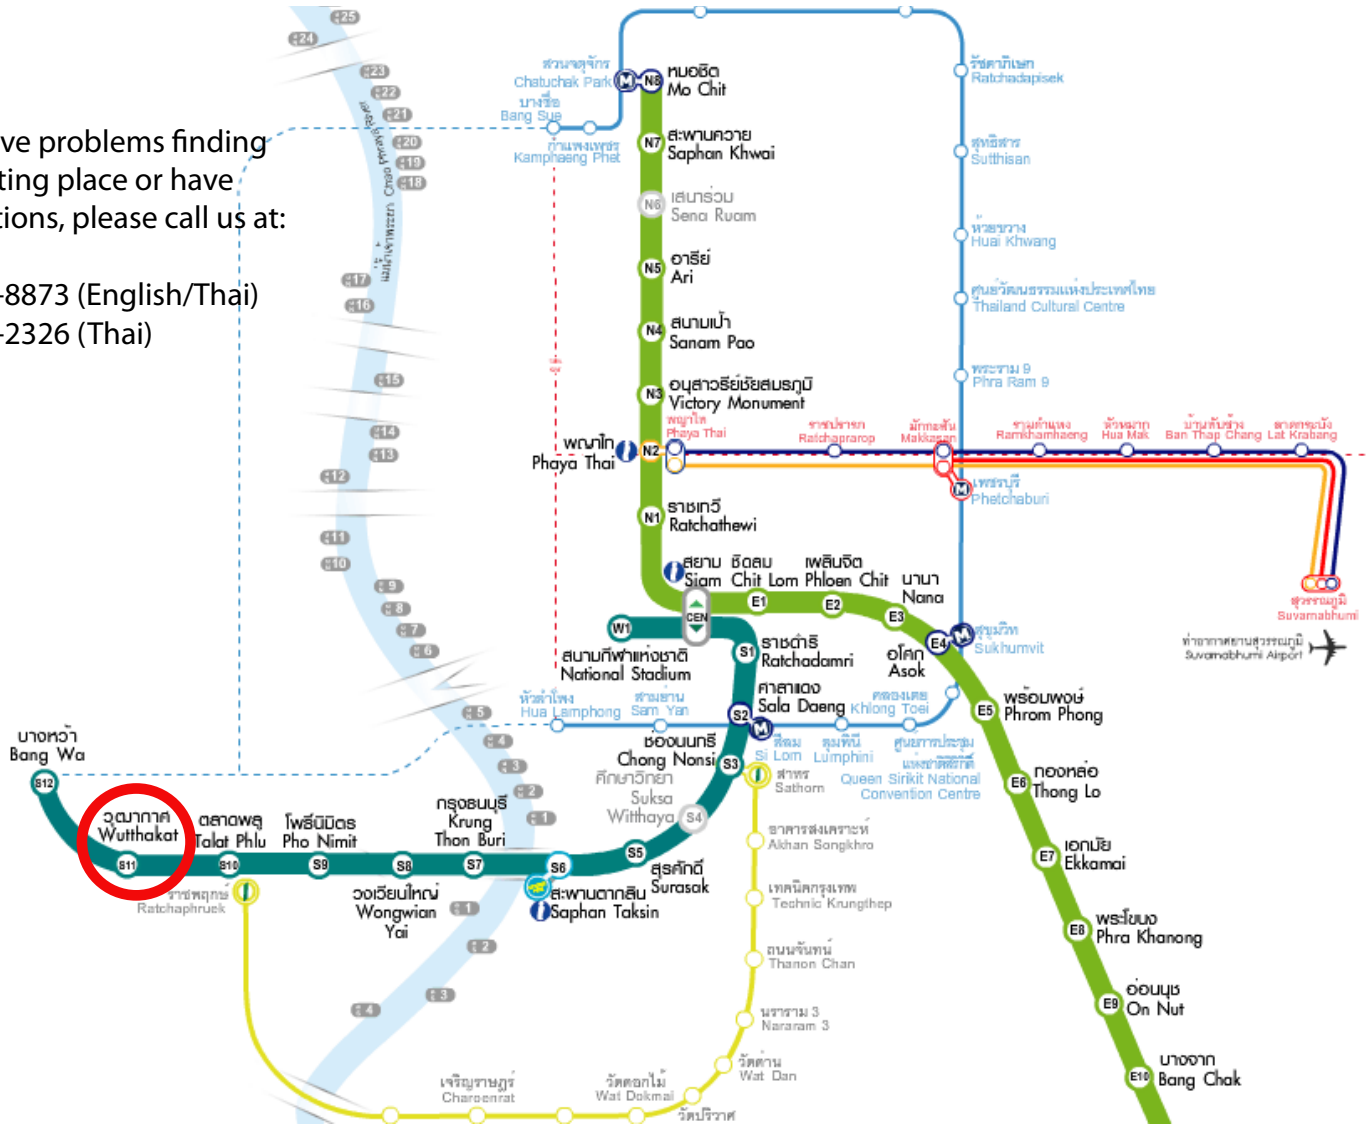

# Small Teak Boat Canal Adventure - Meeting Place

If you have problems finding the meeting place or have any questions, please call us at:

087-109-8873 (English/Thai)  
081-920-2326 (Thai)

It takes approx. 30min. from the Siam Station (Central Station) to the Wutthakat station.